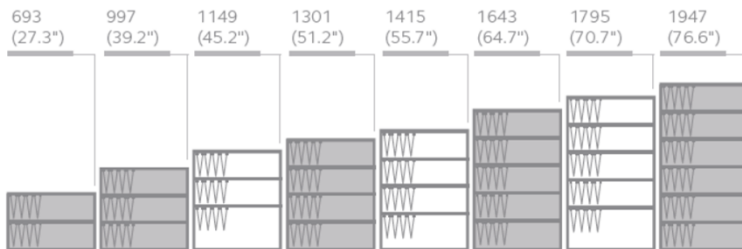

LateralFiles

Height	275 (10.8")
Width	75 (3")
Depth	330 (13")

Soft storage products may differ between manufacturers.