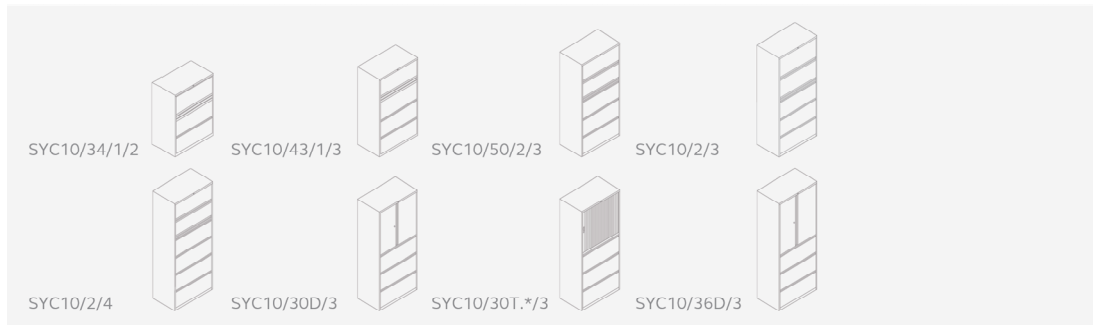

1000mm (39.4") wide, 470mm (18.5") deep combination units

Code	Description	Height (mm)	Retail Price
SYC10/34/1/2	One 419.1mm (16.5") flipper, two drawers & counterbalance	1149 (45.2")	12.020 kr.
SYC10/43/1/3	One 381mm (15") flipper, three drawers & counterbalance	1415 (55.7")	14.980 kr.
SYC10/50/2/3	Two 304.8mm (12") flippers, lateral rails, three drawers & counterbalance	1643 (64.7")	15.350 kr.
SYC10/2/3	Two 381mm (15") flippers, shelf & three drawers	1795 (70.5")	14.680 kr.
SYC10/2/4	Two 304.8mm (12") flippers, lateral rails & four drawers	1947 (76.5")	17.700 kr.
SYC10/30D/3	762mm (30") doors, one adjustable shelf & three drawers	1795 (70.5")	14.600 kr.
SYC10/30T.*/3	762mm (30") tambour, one adjustable shelf & three drawers	1795 (70.5")	14.750 kr.
SYC10/36D/3	914.4mm (36") doors, one adjustable shelf & three drawers	1947 (76.5")	15.840 kr.

* Add digits for shutter colours available in light grey (1), dark grey (9), black (5), cream (2), white (EW), silver (SL)**, beech (BC)** and Maple (MP)**
Top panel is 472mm (18.5") deep. All drawers include file bars and cross rails as required. Adjustable levelling feet fitted as standard
Height is adjustable up to 24mm (1") in total