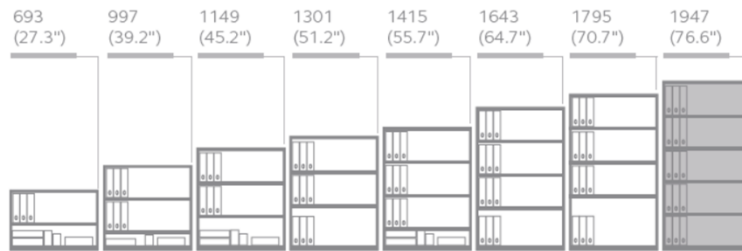

SystemFile vertical capacities

A4 boxfile

Height	337 (13.3")
Width	75 (3")
Depth	265 (10.4")