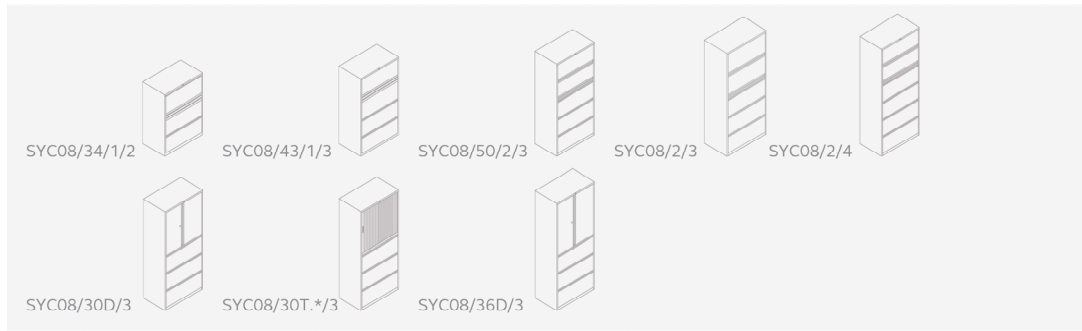

SystemFile Combination Units

800mm (31.5") wide, 470mm (18.5") deep combination units

Code	Description	Height (mm)	Retail Price
SYC08/34/1/2	One 419.1mm (16.5") flipper, two drawers & counterbalance	1149 (45.2")	11.350 kr.
SYC08/43/1/3	One 381mm (15") flipper, three drawers & counterbalance	1415 (55.7")	14.310 kr.
SYC08/50/2/3	Two 304.8mm (12") flippers, lateral rails, three drawers & counterbalance	1643 (64.7")	14.610 kr.
SYC08/2/3	Two 381mm (15") flippers, shelf & three drawers	1795 (70.5")	13.680 kr.
SYC08/2/4	Two 304.8mm (12") flippers, lateral rails & four drawers	1947 (76.5")	16.850 kr.
SYC08/30D/3	762mm (30") doors, one adjustable shelf & three drawers	1795 (70.5")	13.510 kr.
SYC08/30T.*/3	762mm (30") tambour, one adjustable shelf & three drawers	1795 (70.5")	13.890 kr.
SYC08/36D/3	914.4mm (36") doors, one adjustable shelf & three drawers	1947 (76.5")	14.850 kr.

* Add digits for shutter colours available in light grey (1), dark grey (9), black (5), cream (2), white (EW), silver (SL)**, beech (BC)** and maple (MP)**
Top panel is 472mm (18.5") deep. All drawers include file bars and cross rails as required. Adjustable levelling feet fitted as standard
Height is adjustable up to 24mm (1") in total