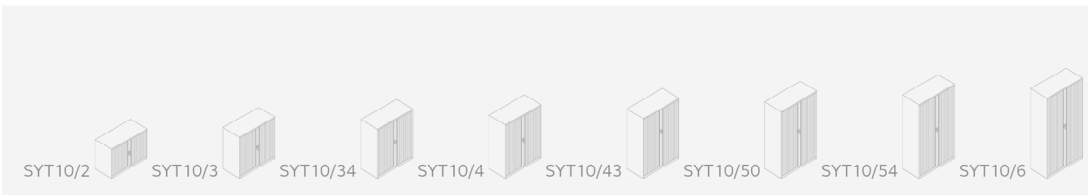

1000mm (39.4") wide, 470mm (18.5") deep tambour units

Code	Description	Height (mm)	Retail Price
SYT10/2.*	Double tambour	693 (27.3")	6.660 kr.
SYT10/3.*	Double tambour	997 (39.2")	7.510 kr.
SYT10/34.*	Double tambour	1149 (45.2")	8.070 kr.
SYT10/4.*	Double tambour	1301 (51.2")	8.630 kr.
SYT10/43.*	Double tambour	1415 (55.7")	8.860 kr.
SYT10/50.*	Double tambour	1643 (64.7")	9.720 kr.
SYT10/54.*	Double tambour	1795 (70.7")	9.800 kr.
SYT10/6.*	Double tambour	1947 (76.6")	10.630 kr.

* Add digits for shutter colours available in light grey (1), dark grey (9), black (5), cream (2), white (EW), silver (SL)**, maple (MP)** and beech (BC)** **5% surcharge applies.

Top panel is 472mm (18.5") deep. Tambour cupboards are supplied empty. Height is adjustable up to 24mm (1") in total. Adjustable levelling feet fitted as standard