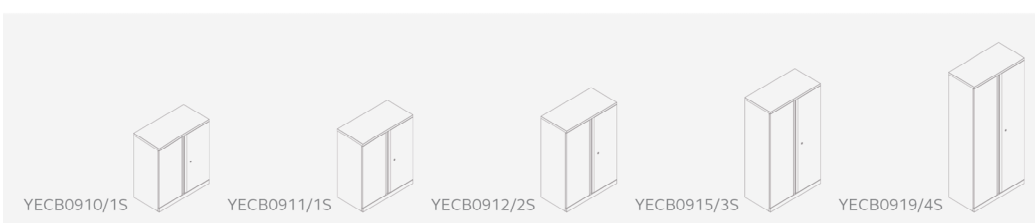

914mm (36") wide, 470mm (18.5") deep

Code	Description	Height (mm)	Retail Price
YECB0910	Empty cupboard	1000 (39.4")	3.750 kr.
YECB0910/1S	Including one shelf	1000 (39.4")	4.100 kr.
YECB0911	Empty cupboard	1070 (42.1")	3.880 kr.
YECB0911/1S	Including one shelf	1070 (42.1")	4.230 kr.
YECB0912	Empty cupboard	1270 (50")	4.090 kr.
YECB0912/2S	Including two shelves	1270 (50")	4.790 kr.
YECB0915	Empty cupboard	1570 (61.8")	4.430 kr.
YECB0915/3S	Including three shelves	1570 (61.8")	5.480 kr.
YECB0919	Empty cupboard	1970 (77.5")	5.680 kr.
YECB0919/4S	Including four shelves	1970 (77.5")	7.080 kr.

Height is adjustable up to 24mm (1") in total. Adjustable levelling feet fitted as standard. All interior components are supplied in black