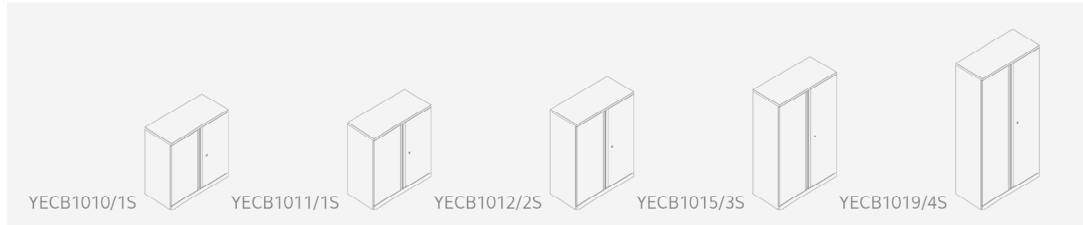

### 914mm (36") wide, 470mm (18.5") deep

Code	Description	Height (mm)	Retail Price
YECB0910	Empty cupboard	1000 (39.4")	3.750 kr.
YECB0910/1S	Including one shelf	1000 (39.4")	4.100 kr.
YECB0911	Empty cupboard	1070 (42.1")	3.880 kr.
YECB0911/1S	Including one shelf	1070 (42.1")	4.230 kr.
YECB0912	Empty cupboard	1270 (50")	4.090 kr.
YECB0912/2S	Including two shelves	1270 (50")	4.790 kr.
YECB0915	Empty cupboard	1570 (61.8")	4.430 kr.
YECB0915/3S	Including three shelves	1570 (61.8")	5.480 kr.
YECB0919	Empty cupboard	1970 (77.5")	5.680 kr.
YECB0919/4S	Including four shelves	1970 (77.5")	7.080 kr.

Height is adjustable up to 24mm (1") in total. Adjustable levelling feet fitted as standard. All interior components are supplied in black

**1000mm (39.4") wide, 470mm (18.5") deep desk high Cupboard**

Code	Description	Height (mm)	Retail Price
YECB1007/1S	Cupboard & one fixed shelf	693 (27.3")	4.050 kr.
YECBDH1007/1S	Cupboard & one fixed shelf	718 (28.3")	4.050 kr.

Height is adjustable up to 8mm (0.3") in total. Adjustable levelling feet fitted as standard. Essentials desk high cupboards come as standard with one specific shelf and will not support any Essentials Internals. All interior components are supplied in black

Height is adjustable up to 24mm (1") in total. Adjustable levelling feet fitted as standard. All interior components are supplied in black

**Internal Options - Two Door Cupboards only**

Code	Description	Width (mm)	Retail Price
			
YECBUS08	800mm (31.5") wide cupboard shelf with under shelf A4 filing	794 (31.3")	350 kr.
YECBUS09	914mm (36") wide cupboard shelf with under shelf A4 filing	908 (35.8")	350 kr.
YECBUS10	1000mm (39.4") wide cupboard shelf with under shelf A4 filing	994 (39.1")	350 kr.