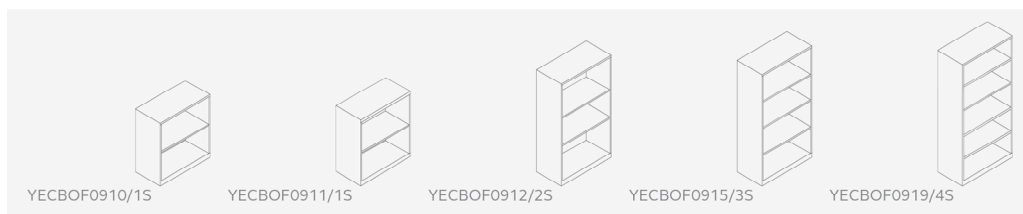

Essentials Open Front Units

914mm (36") wide, 470mm (18.5") deep Open Fronted Units

Code	Description	Height (mm)	Retail Price
YECBOF0910/1S	Open unit with no doors including one shelf	1000 (39.4")	3.790 kr.
YECBOF0911/1S	Open unit with no doors including one shelf	1070 (42.2")	3.920 kr.
YECBOF0912/2S	Open unit with no doors including two shelves	1270 (50")	4.460 kr.
YECBOF0915/3S	Open unit with no doors including three shelves	1570 (61.8")	4.860 kr.
YECBOF0919/4S	Open unit with no doors including four shelves	1970 (77.5")	6.440 kr.

Height is adjustable up to 24mm (1") in total. Adjustable levelling feet fitted as standard. All interior components are supplied in black